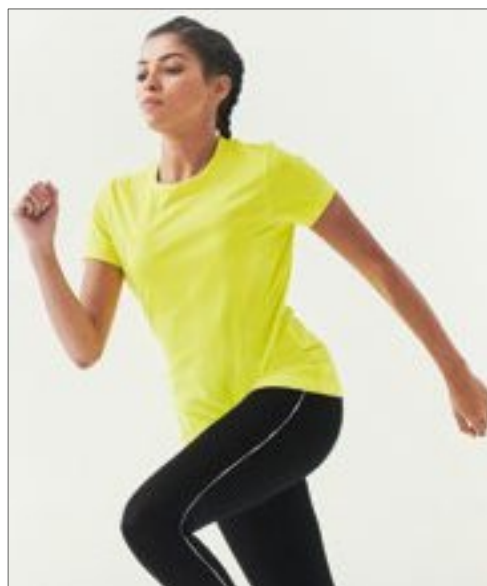

SPORT
REGATTA
PROFESSIONAL

RGA1880 |TRS188 **Women's Torino T**

100% polyester
34 (8), 36 (10), 38 (12), 40 (14), 42 (16), 44 (18), 46 (20), 48 (22)
135 g/m²

Regatta Sport

BLACK	CLASSIC RED	HOT PINK	NAVY
NEON SPRING	OXFORD BLUE	SEAL GREY	WHITE