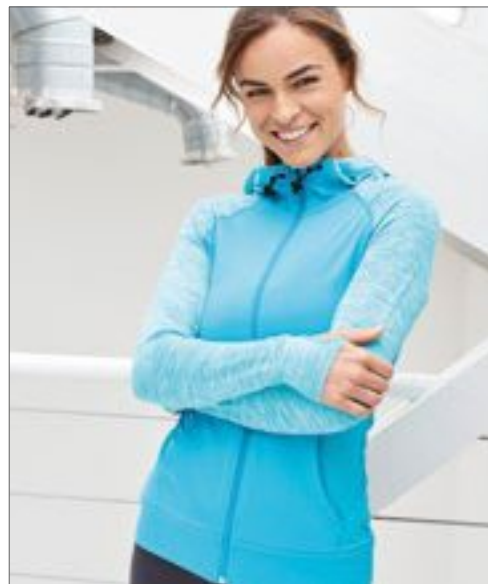

JustCool
RWDts

JC058 | JC058

Girlie Cool Contrast Zoodie

kontrastní vsadky: 92% polyester / 8% elastan, tělo: 89% polyester / 11% elastan

XS, S, M, L, XL

White 240 g/m², Coloured 210 g/m²

Just Cool

BLACK/BLACK SLATE MELANGE

GREY/GREY MELANGE

OCEAN/OCEAN MELANGE

Polysterová tkanina s dvojitou hmotností | Raglánové rukávy | Kontrastní melanzové rukávy | Aktivní fit | Nabaleny lem vzadu | Odsávání rychleschnoucí tkaniny | Připojená nastavitelná kapuce | Kapsa na klokan | Plný přední zip | Palce