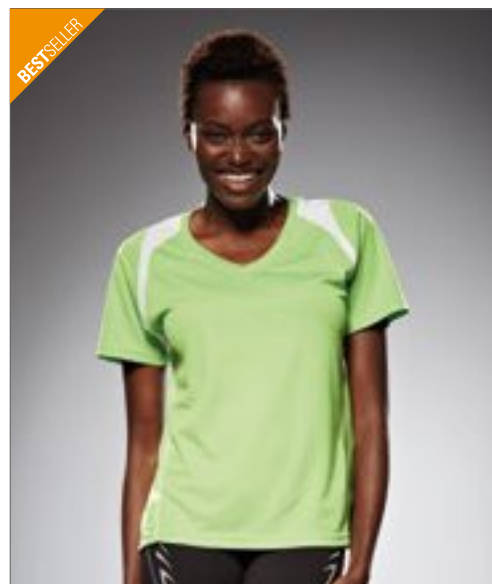

BESTSELLER

JAMES & NICHOLSON

JN396 | JN 396 **Ladies` Running-T**

100% polyester
S, M, L, XL, XXL
140 g/m²
James+Nicholson

LIME GREEN/WHITE	MINT/WHITE	ORANGE/WHITE
PURPLE/WHITE	TURQUOISE/WHITE	WHITE/SILVER (SOLID)
YELLOW/WHITE		

TOPCOOL® | Běžecské tričko s dámským výstřihem do V | Nastavitelná vlhkost, prodyšný a rychle schnoucí | Reflexní potisk a potrubí | Kontrastní ploché švy | Mírně vypasované