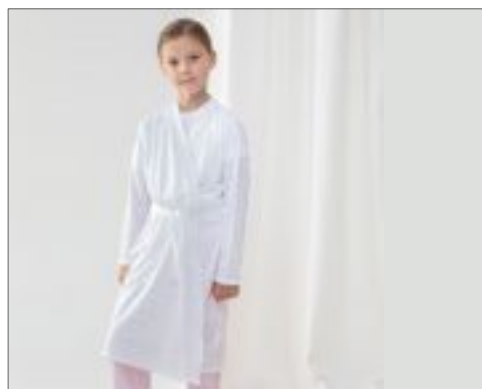

Měkký a vysoce savý | Rychleschnoucí

TOWEL CITY

TC051 | TC051 **Children's Robe**

100% polyester
3-4 (104 cm), 5-6 (116 cm), 7-8 (128 cm), 9-10 (140 cm), 11-13 (158 cm) let
180 g/m²

Towel City

BLACK	WHITE
-------	-------