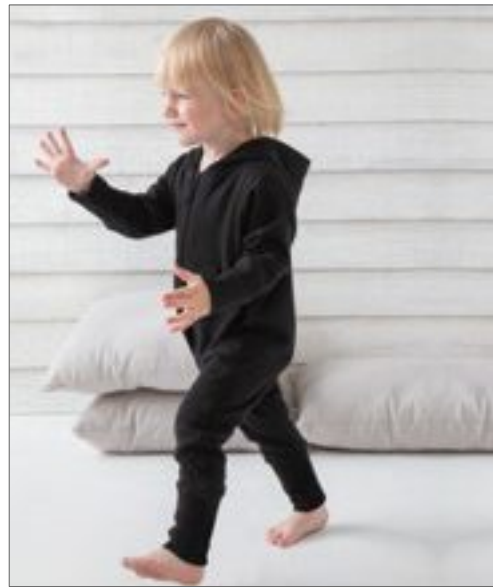

BABYBUGZ

BZ25 | BZ25

Baby All-in-One

80% bavlna / 20% polyester (Heather Grey Melange: 84% bavlna / 16% polyester)

6-12, 12-18, 18-24 měsíců, 2-3 let, 4-5 let

250 g/m²

Babybugz

BLACK BUBBLE GUM PINK DUSTY BLUE HEATHER GREY MELANGE
NAUTICAL NAVY RED VANILLA