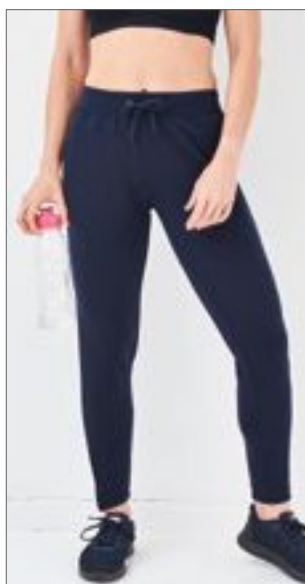

JustCool
AWDis

JC084 | JC084

Girlie Cool Tapered Jogpant

60% polyester / 35% bavlna / 5% elastan

XS, S, M, L, XL

240 g/m²

Just Cool

FRENCH NAVY JET BLACK SPORTS GREY

Vlastní směšová tkanina AWDIs obsahující elastan, která poskytuje roztahání pro pohodlí a skvěle padnou | Zužující se fit | Dvě boční kapsy na zip | Zapínání na zip na kotníčích | Elastický pas s barevnými vnějšími stahovacími šňůrkami | Díky jednoduchému odtrhávacímu štítku je ideální pro rebranding | UPF 40+ UV ochrana