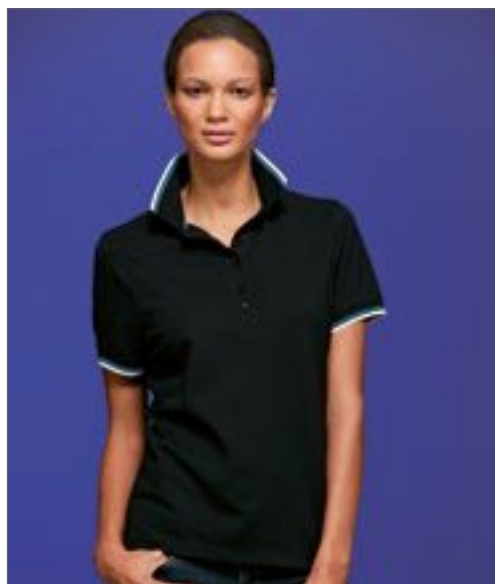

JAMES & NICHOLSON

JN965 | JN 965 **Ladies' Coldblack® Polo**

95% bavlna / 5% elastan
S, M, L, XL, XXL
215 g/m²

James+Nicholson

BLACK/WHITE/GREY	BLACK/WHITE/LIME GREEN	BLACK/WHITE/ORANGE
BLACK/WHITE/RED	BLACK/WHITE/TURQUOISE	BLACK/WHITE/YELLOW

Česaná bavlna | Polokošile s módními kontrastními pruhy na límci a rukávech | 5 tlačítek v odpovídající barvě | Páska na krk v kontrastní barvě | Vypasované