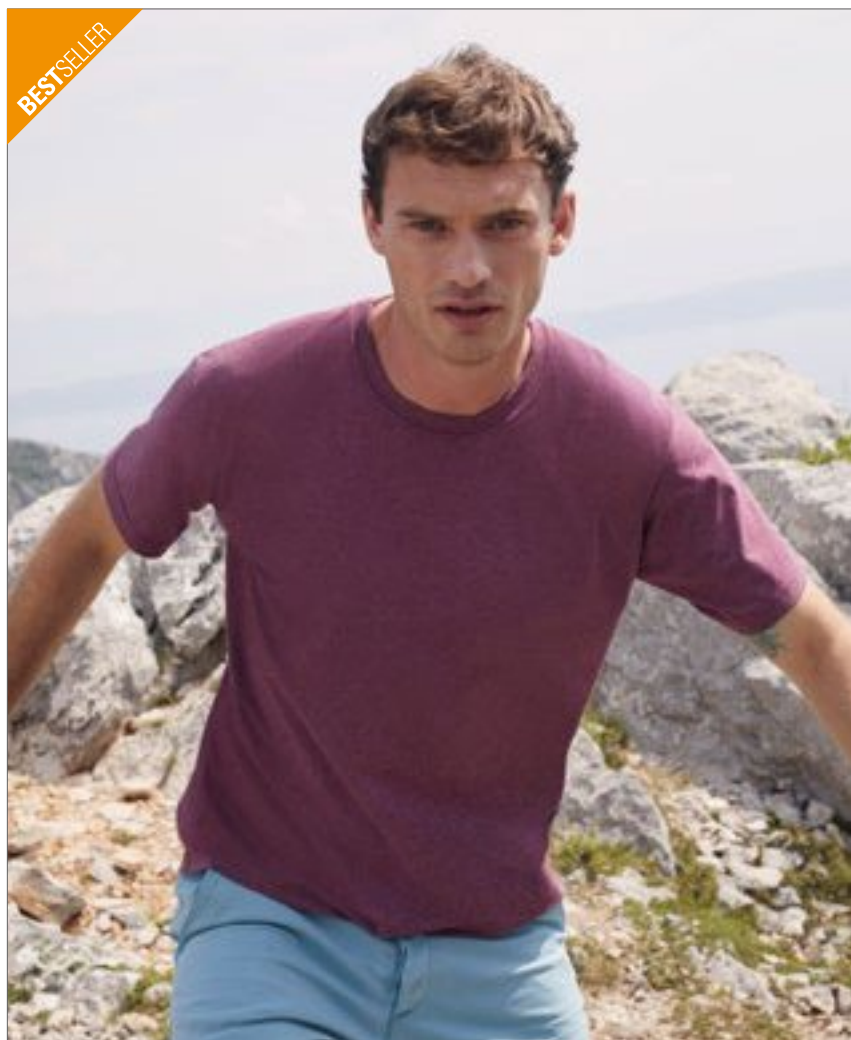

FRUIT OF THE LOOM®

NEW
COLOUR

BESTSELLER