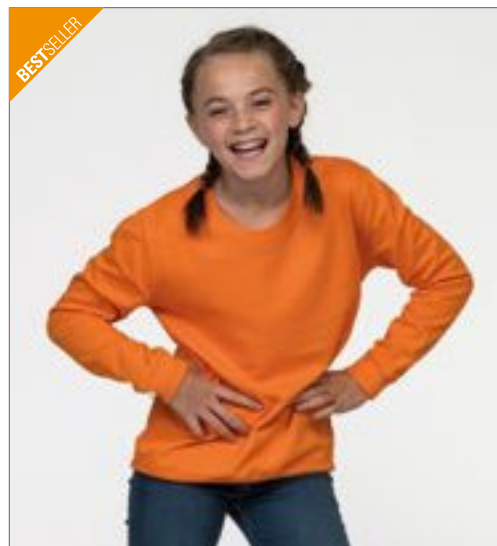

JustHoods
AWDis

JH030K | JH030J Kids' AWDIs Sweat

80% bavlna / 20% polyester

3/4 (XS), 5/6 (S), 7/8 (M), 9/11 (L), 12/13 (XL) let

280 g/m²

Just Hoods

ARCTIC WHITE ASH (HEATHER) BABY PINK BOTTLE GREEN

BURGUNDY CHARCOAL (HEATHER) DEEP BLACK FIRE RED