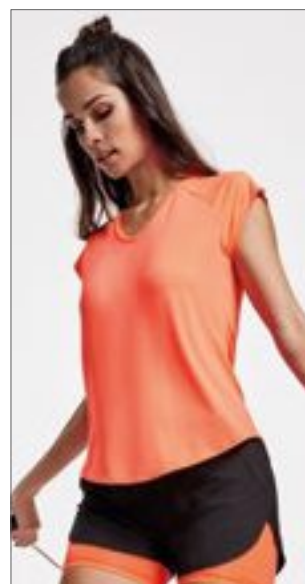

RY6658 | CA6658 **Avus T-Shirt**
92% polyester / 8% elastan
S, M, L, XL, XXL
160 g/m² Roly

BLACK 02	EBONY 231	FLUOR CORAL 234
HEATHER EBONY 237	HEATHER MAUVE 253	HEATHER ROSETTE 252
HEATHER TURQUOISE 246	RED 60	ROYAL BLUE 05
WHITE 01		

Přiléhavý | Krátké rukávy | Raglánové rukávy | Výstřih do V | Polyester s pocitem bavlny | Jemný dotek | Odtrhávací štítek | Prodyšná látka | Funkční materiál