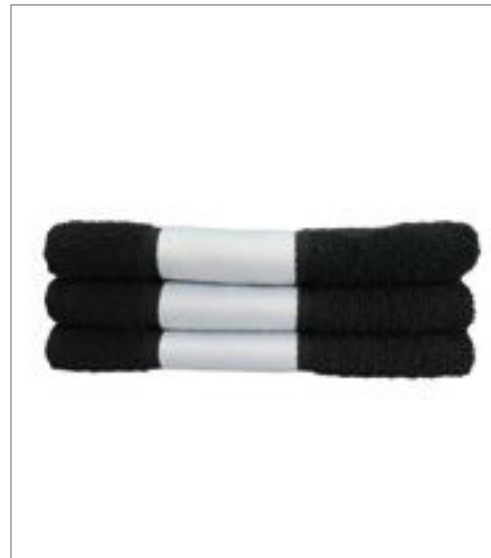

AR022 | 22.5 **Babiezz® Bathrobe with Hood**

100% bavlna
68/74, 80/92, 98/110
400 g/m²

A&R

AQUA BLUE/AQUA BLUE	AQUA BLUE/LIME GREEN	BLACK/BLACK
FRENCH NAVY/AQUA BLUE	FRENCH NAVY/FIRE RED	GRAPHITE/ANTHRACITE GREY
LIGHT BLUE/WHITE	LIGHT PINK/WHITE	LIGHT PURPLE/WHITE
MINT GREEN/MINT GREEN	PINK/LIGHT PINK	PINK/PINK
WHITE/ANTHRACITE GREY	WHITE/AQUA BLUE	WHITE/LIME GREEN
WHITE/PINK	WHITE/SAND	WHITE/WHITE

AR087 | AR087 **SUBLIME Big Towel**

100% bavlna / Lemovka: 100% polyester
100 x 210 cm
450 g/m²

A&R

ANTHRACITE GREY	AQUA BLUE	BLACK	BRIGHT ORANGE
BRIGHT YELLOW	DARK GREEN	FIRE RED	FRENCH NAVY
GRAPHITE	IRISH GREEN	LIGHT BLUE	LIGHT GREY
LIGHT PINK	LIGHT PURPLE	LIME GREEN	PINK
PURPLE	SAND	TRUE BLUE	WHITE

Terry župan s kapucí | Teplý a ideální při použití ve vaně a posteli | Materiál vyrobený ze 100% bavlny

Sublimační hranice cca. 12 cm vysoká