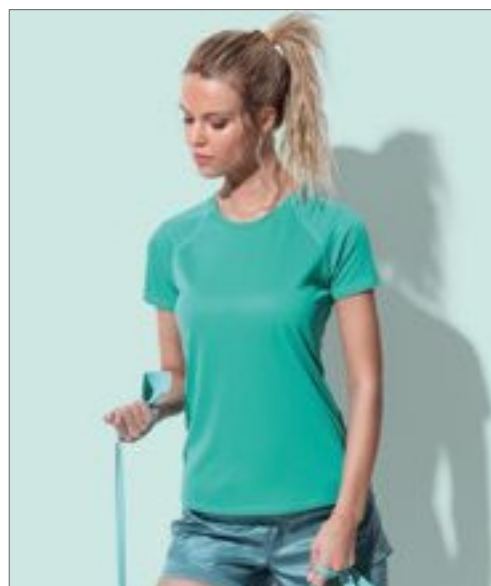

Stedman
collection

S8130 | ST8130 **Active 140 Team Raglan Women**

100% polyester
S, M, L, XL
140 g/m² Stedman®

BAHAMA GREEN	BLACK OPAL	CYBER YELLOW	GRANITE GREY
HAWAII BLUE	SILVER GREY	WHITE	

Moderní a pružné sportovní tričko pro ženy, s kontrastními raglánovými švy z rychleschnoucího prodyšného síťovaného materiálu | Normální fit | Síťka s očkem pro ptáky s elegantním povrchem | Protahovací tkanina | Kontrastní raglánové švy | Ozdobné ploché švy | Raglánové rukávy | Kontrastní páska na krk | Boční švy | Štítek malé velikosti v límci | Štítek pro péči v postranním švu