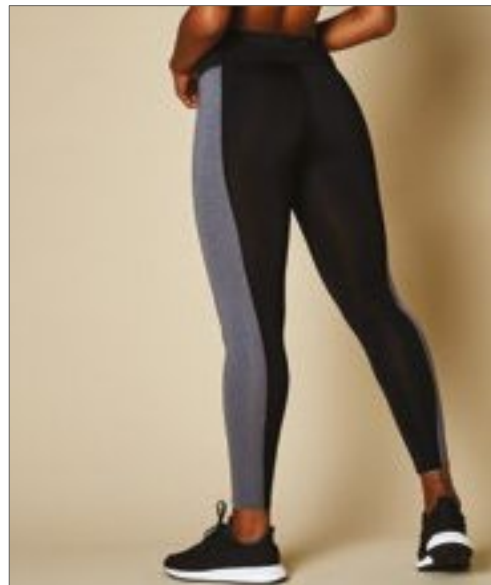

GAMEGEAR®

K944 | KK944

Fashion Fit Contrast Full Length Leggings

89% polyester / 11% elastan

XXS (6), XS (8), S (10), M (12), L (14), XL (16)

180 g/m²

Gamegear

BLACK/GREY MELANGE

GREY MELANGE/BLACK

Dámské legování po celé délce | Široký dvouvrstvý pas s úzkým elastickým skrytým uvnitř | Skrytá kapsa na zip do středu zadní části pasu | Ergonomicky umístěné barevné kontrastní boční díly pro pohodlí a padnoucí střih | Gamegear® tištěný štítek v pase