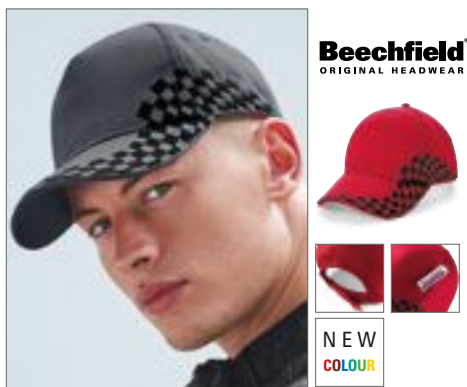

TÝMOVÉ SPORŤY A TRÉNINK (KŠILTOVKY & ČEPICE)

Beechfield
ORIGINAL HEADWEAR

NEW
COLOUR

CB159 Grand Prix Cap

100% bavlna

One Size

BLACK	BRIGHT ROYAL	CLASSIC RED
GRAPHITE GREY	WHITE	

100% bavlna vrták | Nastavovač velikosti Rip-Strip™ | 5 panelů | Předem vyšíváný design dámy | Předkřivený vrchol | Prošíváná ventilační oka | Classic Red, Graphite Grey a White s kontrastní barvou: Black | Černá a jasná královská s kontrastní barvou: bílá